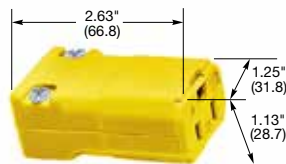

**HBL5269C**

**HBL1547**

**HBL15W47**

**HBL5969VY**

**HBL5963VY**

Dimensions in Inches (mm)

**IP20**  
SUITABILITY

**15A 125V**  
NEMA 5-15R  
UL CSA  
0.5 HP

### Insulgrip®

Description	Cord Diameter	Catalog Number	
Black and white nylon.	.230"-.720" (5.8-18.3)	<b>HBL5269C</b>	<b>HBL5369C</b>
Blue and white nylon.	.230"-.720" (5.8-18.3)	<b>HBL5269CBL</b>	-
Black nylon extra large cord clamp.	.360"-.720" (9.1-18.3)	<b>HBL5269EBK</b>	<b>HBL5369EBK</b>
Corrosion resistant yellow nylon.	.230"-.720" (5.8-18.3)	<b>HBL52CM69C</b>	<b>HBL53CM69C</b>