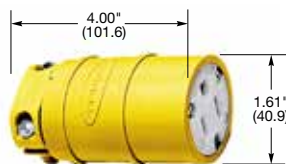

**HBL5269C**

**HBL1547**

**HBL15W47**

**HBL5969VY**

**HBL5963VY**

Dimensions in Inches (mm)

**IP20**  
SUITABILITY

**15A 125V**  
NEMA 5-15R  
UL CSA  
0.5 HP

### Insulgrip®

Description	Cord Diameter	Catalog Number	
Black and white nylon.	.230"-.720" (5.8-18.3)	<b>HBL5269C</b>	<b>HBL5369C</b>
Blue and white nylon.	.230"-.720" (5.8-18.3)	<b>HBL5269CBL</b>	-
Black nylon extra large cord clamp.	.360"-.720" (9.1-18.3)	<b>HBL5269EBK</b>	<b>HBL5369EBK</b>
Corrosion resistant yellow nylon.	.230"-.720" (5.8-18.3)	<b>HBL52CM69C</b>	<b>HBL53CM69C</b>

### Elastogrip®

Description	Cord Diameter	Catalog Number	
Yellow elastomer, dust tight. IP20 and IP55 SUITABILITY.	.300"-.655" (7.6-16.6)	<b>HBL1547</b>	<b>HBL1533</b>
Yellow elastomer, watertight. IP20 and IP55 SUITABILITY.	.300"-.655" (7.6-16.6)	<b>HBL15W47*</b>	<b>HBL15W33*</b>
Yellow elastomer, watertight. IP65, 66, 67 SUITABILITY.	.375"-.625" (9.5-15.9)	<b>HBL15W47A</b>	<b>HBL15W33A</b>