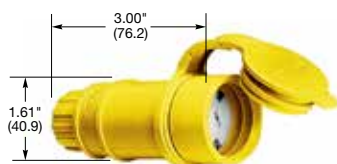

**HBL5269C**

**HBL1547**

**HBL15W47**

**HBL5969VY**

**HBL5963VY**

Dimensions in Inches (mm)

**IP20**  
SUITABILITY

**15A 125V**  
NEMA 5-15R  
UL CSA  
0.5 HP

### Insulgrip®

Description	Cord Diameter	Catalog Number	
Black and white nylon.	.230"-.720" (5.8-18.3)	<b>HBL5269C</b>	<b>HBL5369C</b>
Blue and white nylon.	.230"-.720" (5.8-18.3)	<b>HBL5269CBL</b>	-
Black nylon extra large cord clamp.	.360"-.720" (9.1-18.3)	<b>HBL5269EBK</b>	<b>HBL5369EBK</b>
Corrosion resistant yellow nylon.	.230"-.720" (5.8-18.3)	<b>HBL52CM69C</b>	<b>HBL53CM69C</b>

### Elastogrip®

Description	Cord Diameter	Catalog Number	
Yellow elastomer, dust tight. IP20 and IP55 SUITABILITY.	.300"-.655" (7.6-16.6)	<b>HBL1547</b>	<b>HBL1533</b>
Yellow elastomer, watertight. IP20 and IP55 SUITABILITY.	.300"-.655" (7.6-16.6)	<b>HBL15W47*</b>	<b>HBL15W33*</b>
Yellow elastomer, watertight. IP65, 66, 67 SUITABILITY.	.375"-.625" (9.5-15.9)	<b>HBL15W47A</b>	<b>HBL15W33A</b>